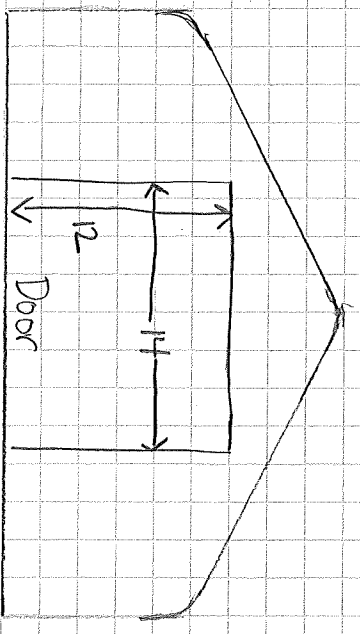

# Site Plan Peltier Storage 1239 E Main St

Main St

Floor Plan  
Peltier Storage

46'

30'

14'

Door

ELEVATION Pelther Storage  
1239 E. Main St

SOUTH - faces Alley

NORTH - faces the House

North & South Elevations

Benjamin Moore

Color: OR-33

British Khaki

East & West Elevations