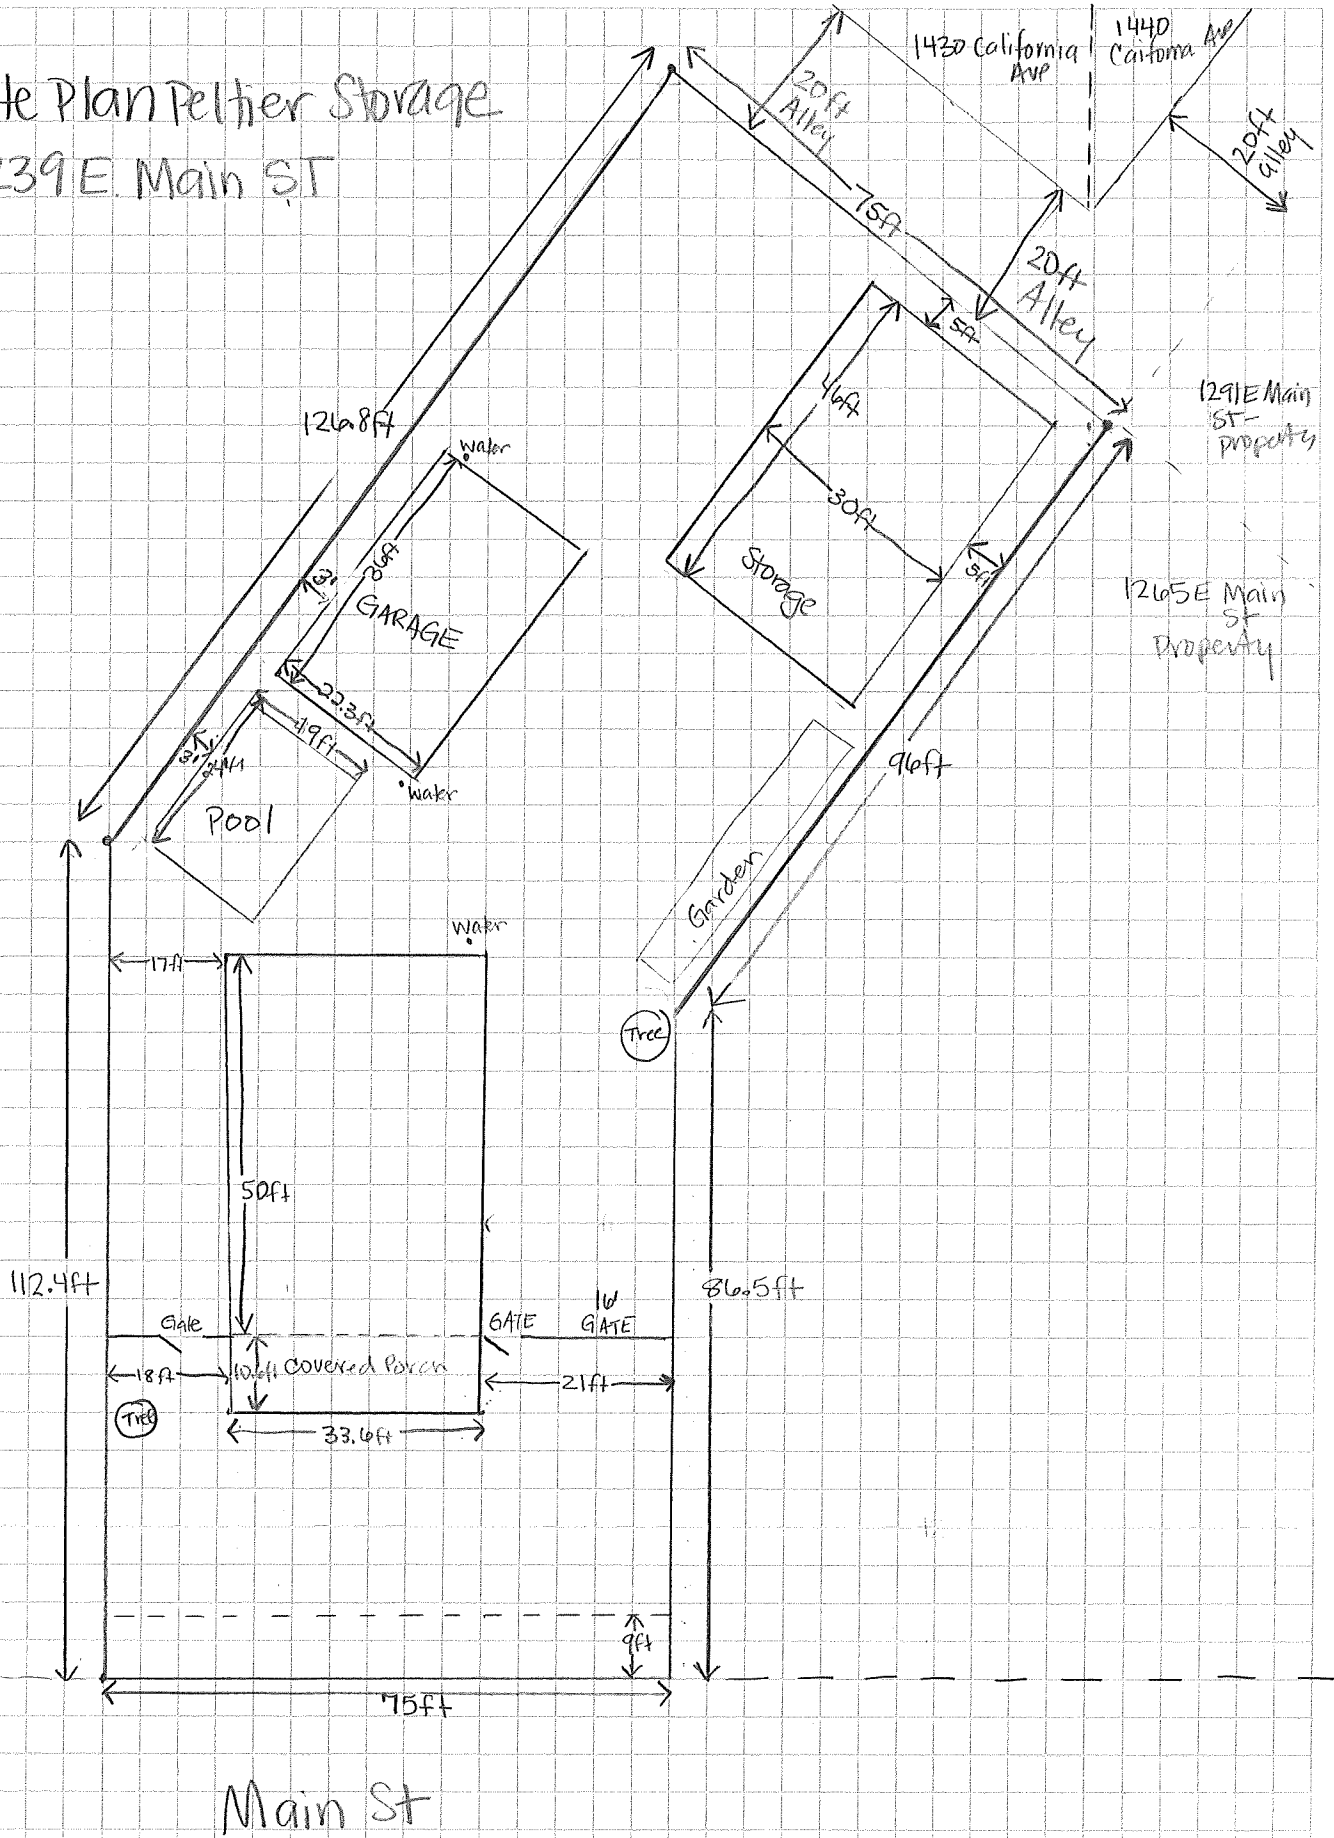

# Site Plan Peltier Storage 1239 E Main St

Main St

Floor Plan  
Peltier Storage

46'

30'

14'

Door

ELEVATION Pelther Storage  
1239 E. Main St

SOUTH - faces Alley

NORTH - faces the House

North & South Elevations

Benjamin Moore

Color: OR-33

British Khaki

East & West Elevations