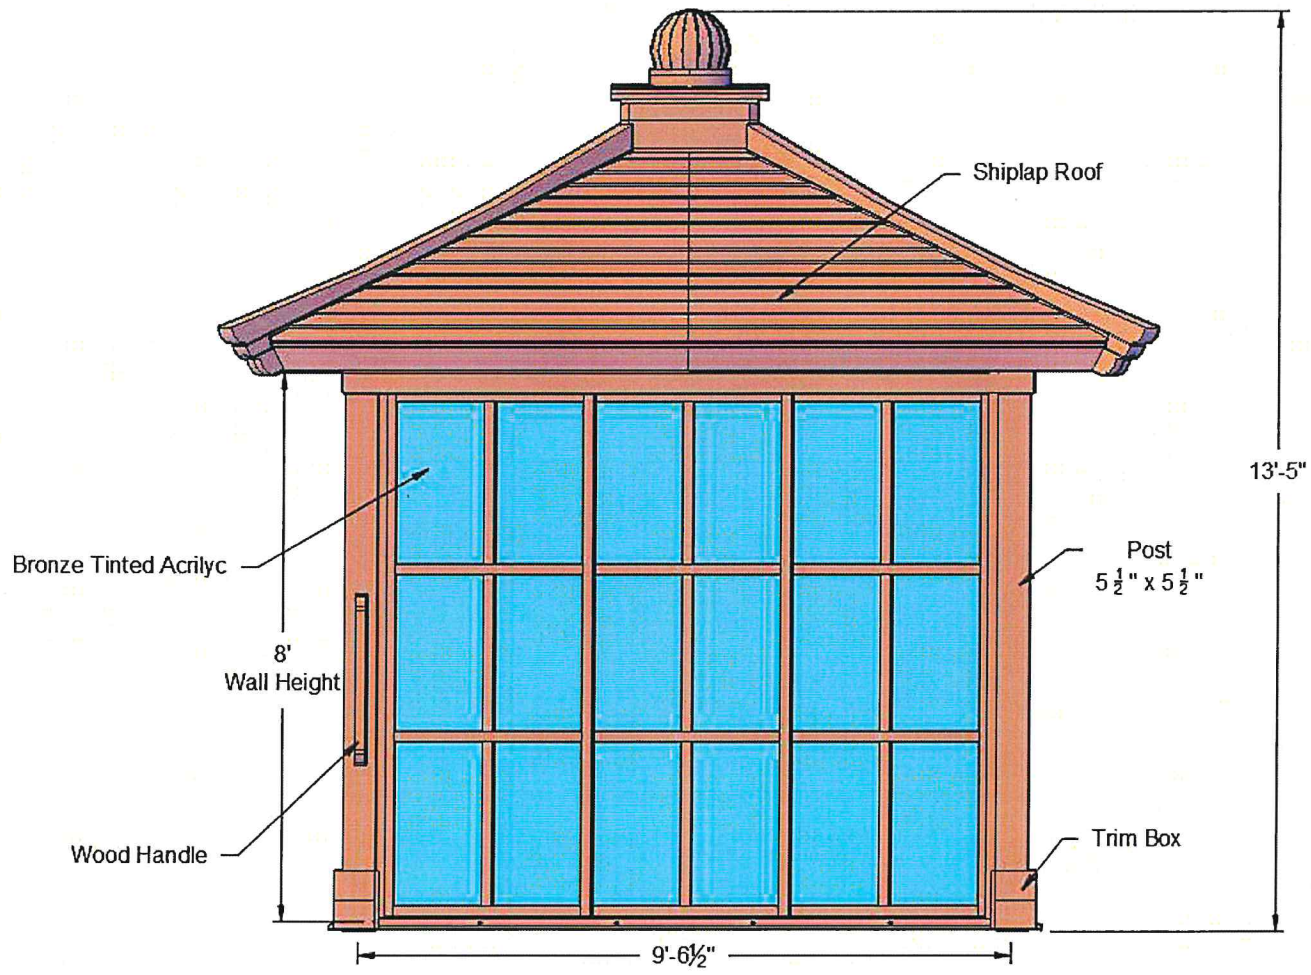

# FOREVER REDWOOD

*From the Forest, For the Forest since 1995*

[www.foreverredwood.com](http://www.foreverredwood.com)

Kikue's Tea House – 10 ft x 10 ft x 8ft

Louise Turley

Order #124941

**Front View**  
NOT TO SCALE

- Notes:
- California Redwood.
  - Shiplap Roof
  - Custom Electrical Wire Trim #2
  - 8 ft Wall Height
  - Ceiling Fan Base
  - Wood handle
  - Bronze Tinted Acrilyc
  - Hardware Kit for Wood (with lag bolts).
  - Transparent Premium Sealant.

<i>Customer:</i> Louise Turley	
Kikue's Tea House 10ft x 10ft x 8 ft	
<i>Designer:</i> Gerardo Alvarez	Gerardo@foreverredwood.com
<i>Order No:</i> 124941	<i>Rev.:</i> A