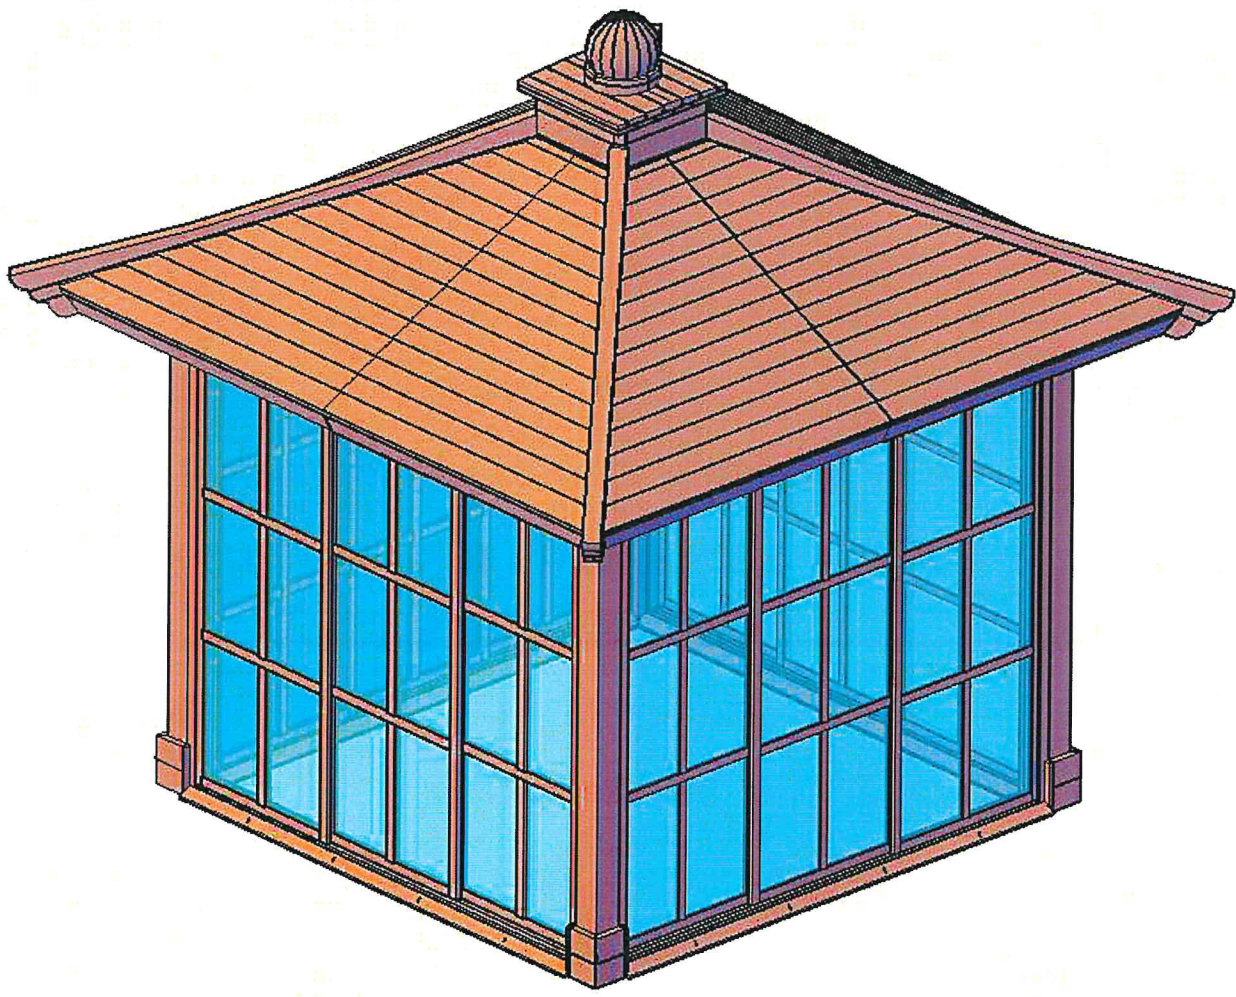

# FOREVER REDWOOD

*From the Forest, For the Forest since 1995*

[www.foreverredwood.com](http://www.foreverredwood.com)

Kikue's Tea House – 10 ft x 10 ft x 8ft

Louise Turley

Order #124941

**Front View**  
NOT TO SCALE

- Notes:
- California Redwood.
  - Shiplap Roof
  - Custom Electrical Wire Trim #2
  - 8 ft Wall Height
  - Ceiling Fan Base
  - Wood handle
  - Bronze Tinted Acrilyc
  - Hardware Kit for Wood (with lag bolts).
  - Transparent Premium Sealant.

<i>Customer:</i> Louise Turley	
Kikue's Tea House 10ft x 10ft x 8 ft	
<i>Designer:</i> Gerardo Alvarez	Gerardo@foreverredwood.com
<i>Order No:</i> 124941	<i>Rev.:</i> A